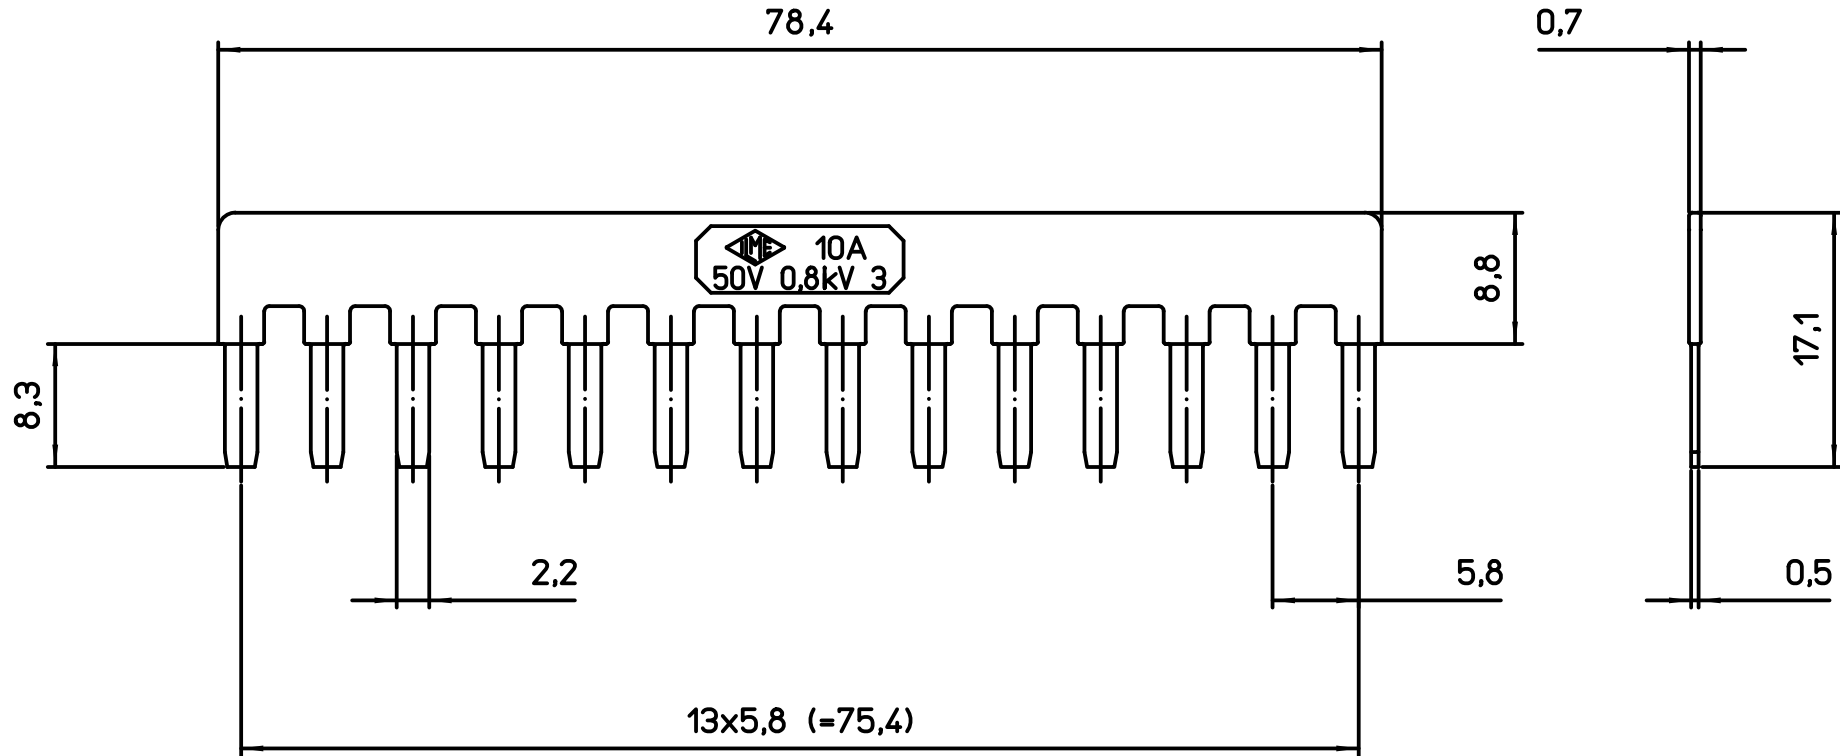

Diritti riservati

All rights reserved

1

2

3

REV	DATA	FIRMA	
 Dimensione in mm		Simplified representation with dimensions without tolerance	
Original Size A4		CR BDSH14A Parallel bridge, 14-pin light blue colour (for neutral)	Scale 2:1
Date 14/11/19			
Sign. Pitasi B.			